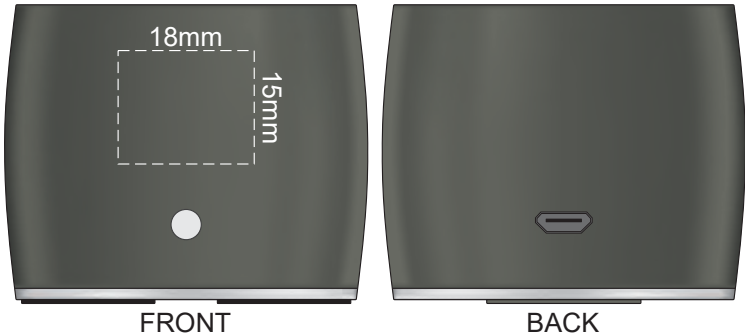

100% of Actual Size
Pad Print

100% of Actual Size
Laser Engraving

 Engraves to a Polished Etch Finish