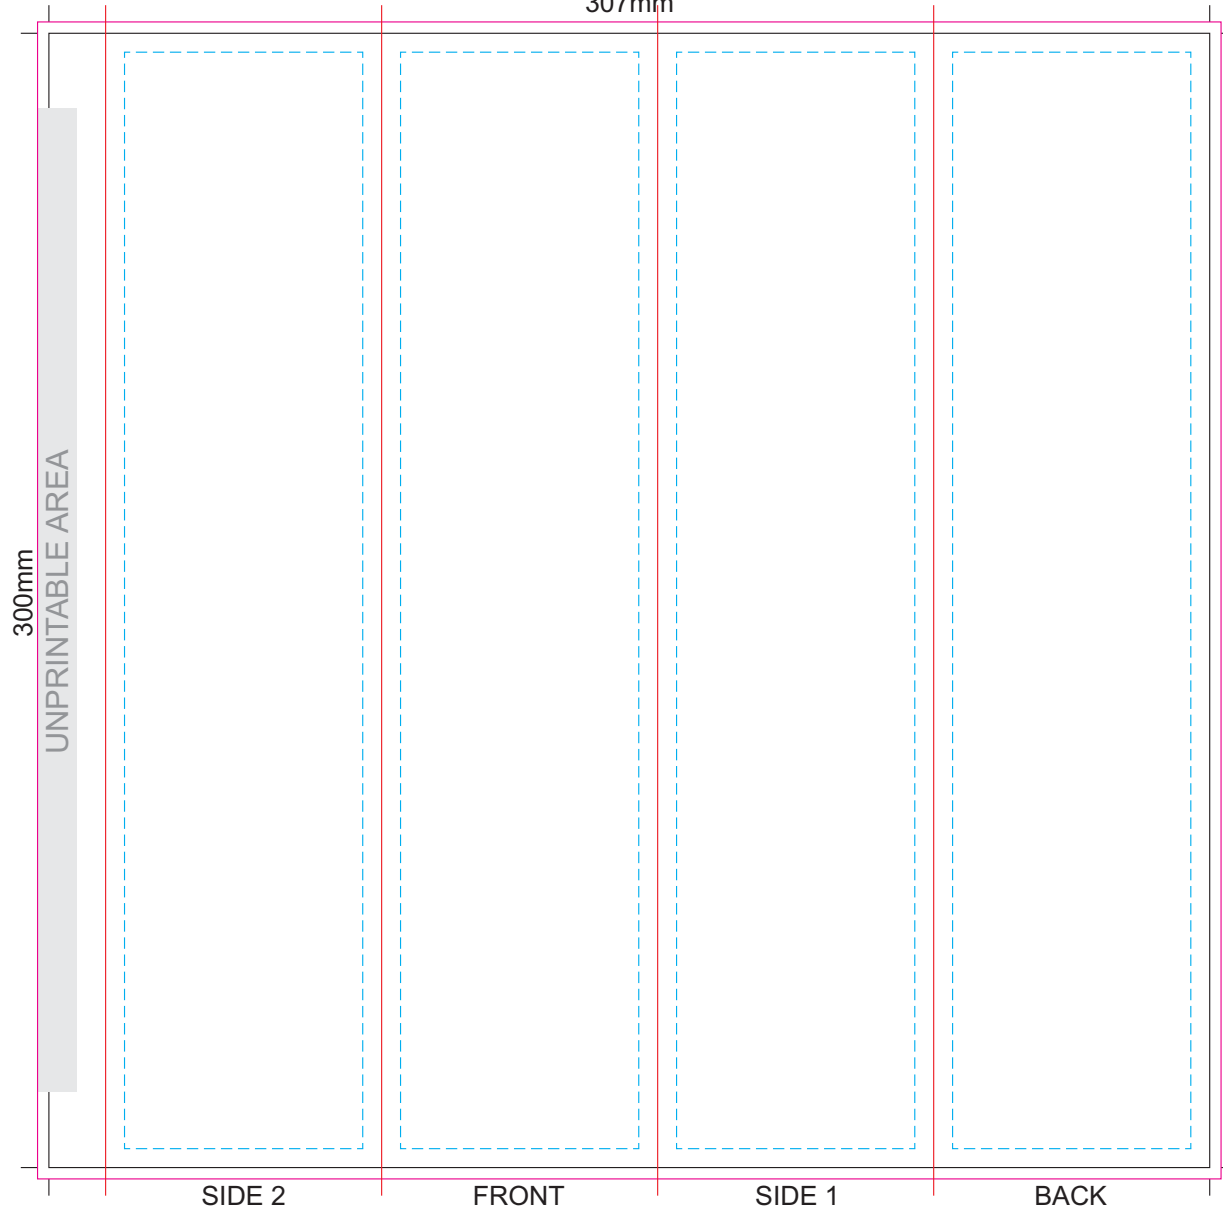

25% of Actual Size  
Screen print (one colour)  
Colourflex Transfer

Top view at 8%  
to indicate which  
panel/s to be decorated.

All panels are printable except for the panel with tie.

# GIFT BOX SLEEVE

50% of Actual Size  
Digital Label

307mm

Blue Line = The SIGNIFICANT PRINT AREA  
(Keep all critical images & text within this box)  
Black Line = Maximum print area  
Pink Line = Bleed off to here  
Red Line = Fold Line