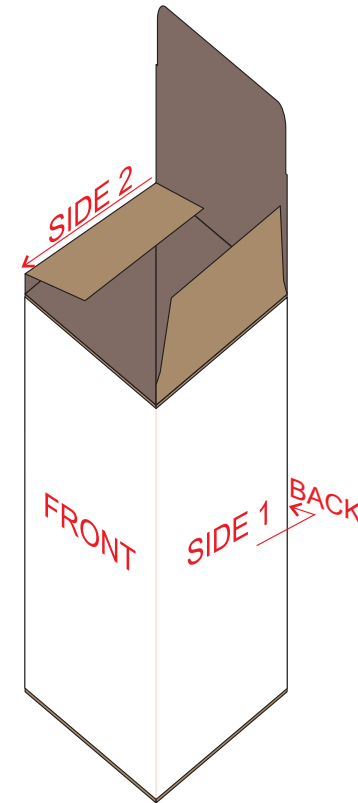

25% of Actual Size  
Screen print (one colour)  
Colourflex Transfer

Top view at 8%  
to indicate which  
panel/s to be decorated.

All panels are printable except for the panel with tie.

# GIFT BOX SLEEVE

50% of Actual Size  
Digital Label

307mm

Blue Line = The SIGNIFICANT PRINT AREA  
(Keep all critical images & text within this box)  
Black Line = Maximum print area  
Pink Line = Bleed off to here  
Red Line = Fold Line